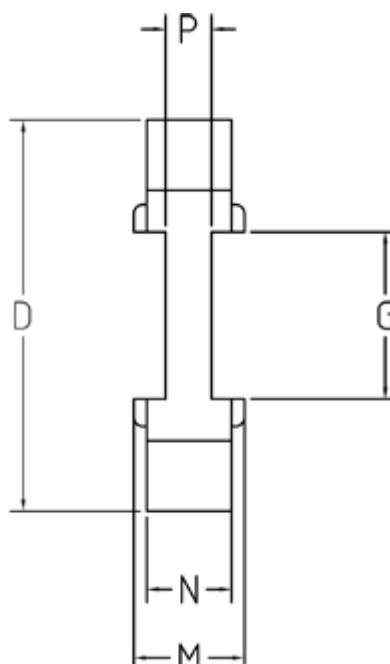

Article number: 333500903

Description: Element Klonex ES 19/24  
Green Spder 64Sh D

## Measures

D = 20  
G = 7,2  
M = 10  
N = 8  
P = 2.0